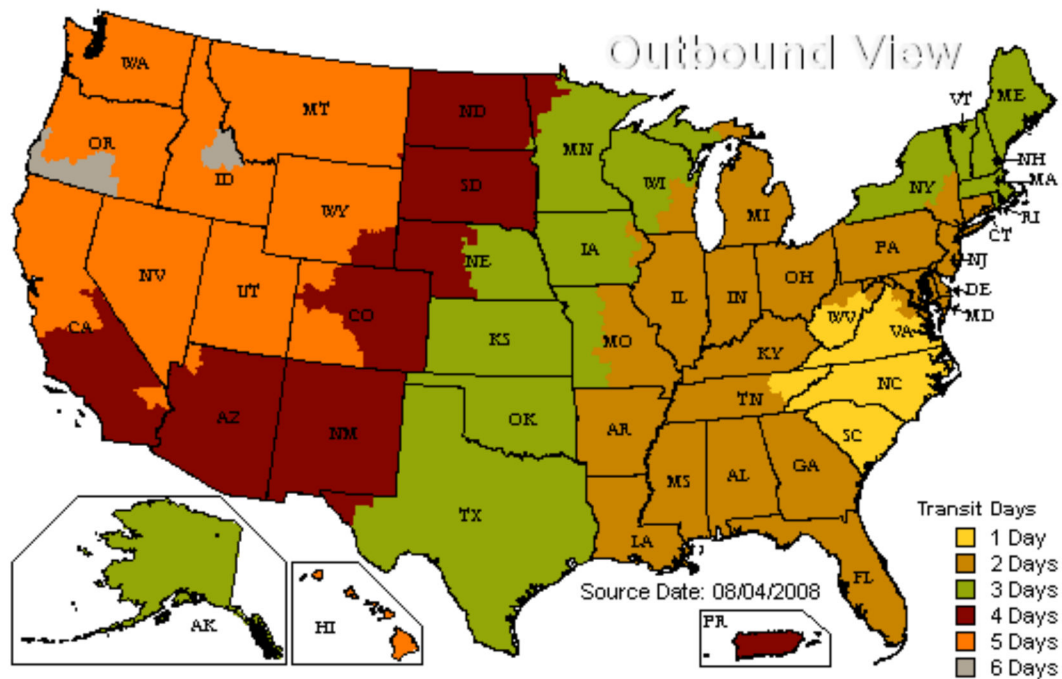

### U.S. Ground Map Results

Business days in transit from: HIGH POINT, NC 27260

Service Map colors may vary due to differences in hardware and software. This map is a general representation of UPS Ground transit times. For service availability and to calculate the delivery time for a package shipped between a specific origin and destination worldwide, select **Calculate Time & Cost** in the **Shipping** tab.